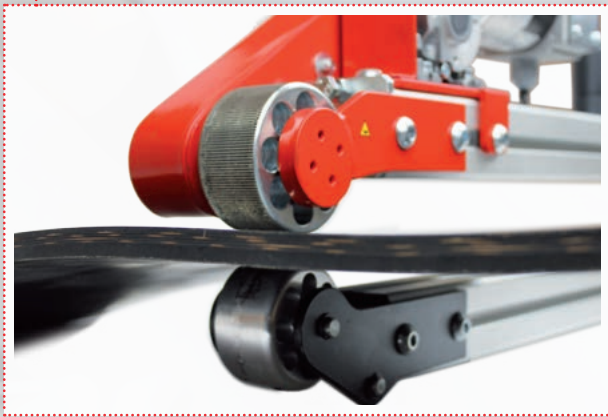

// ONE BRAND // ONE SOURCE // ONE SYSTEM

REMA TIP TOP
PRODUCT INNOVATION 2016
– Patent pending –

// SERVICE // MATERIAL PROCESSING // SURFACE PROTECTION // AUTOMOTIVE

REMAPRESS EDR

The world's first double acting roller, the REMAPRESS EDR (electrically driven roller), equipped with an electric drive and developed and manufactured by REMA TIP TOP, facilitates absolutely even rolling with optimum pressure and a significant reduction in the physical effort required. The results are reproducible at any time, excluding any quality fluctuations caused by "human influence".

REMAPRESS EDR

The advantages

- Constant contact pressure across the entire splicing surface and belt width
- An even speed during forward and reverse operation produces homogeneous bonding at every splicing point
- Defined contact pressure can be adjusted using a torque wrench
- Rolling process involves minimal physical effort
- Drive roller with profiling to prevent slip

Features

- Angular gear motor drive with IP54 protection
- Simple operation via rocker switch for forward and reverse operation
- Hand grips slide along the aluminium profile for ergonomic working
- Smooth-running pressure rollers with needle bearing
- All rollers are treated with a galvanic zinc coating
- Power supply unit supplied in a protective plastic box
- 3 different sizes for belt widths ranging from 1200 to 2000 mm

Technical data

Power supply unit	24 V DC
Drive torque	10 Nm
Voltage	100 - 230 V, 50/60 Hz

Delivery program

Ref. no.	Designation	For belt widths	Dimensions	Weight
595 1220	Roller size 2	Up to 1200 mm	1040 x 280 x 120 mm	19.4 kg
595 1230	Roller size 3	Up to 1600 mm	1240 x 280 x 120 mm	20.8 kg
595 1250	Roller size 4	Up to 2000 mm	1420 x 280 x 120 mm	22.1 kg